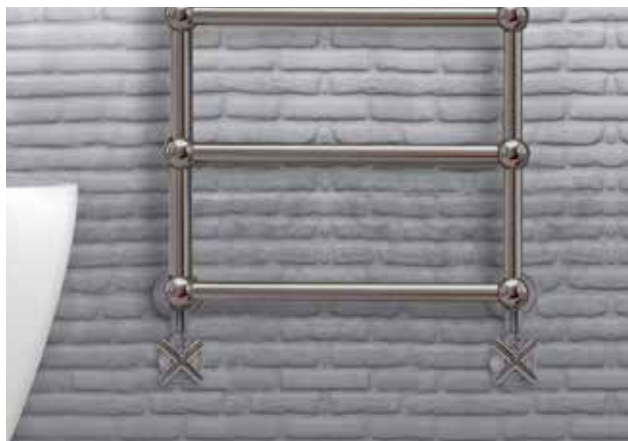

Vælg den rette ventil til din håndklædetørrer